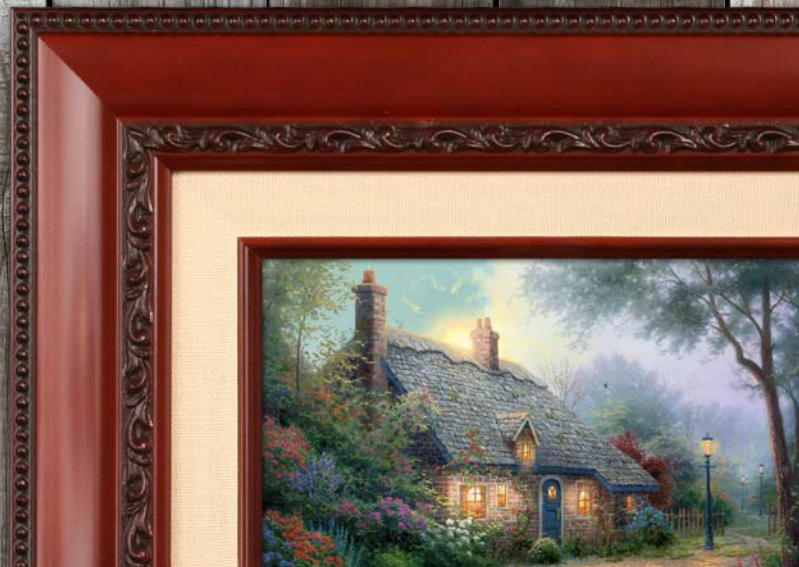

THOMAS KINKADEE
BRUSHWORKS

Featured Above: Moonlight Cottage in Gold frame

Brushworks

Introducing incredible Thomas Kinkadee masterpieces now available in a beautiful table top size. Expertly designed and adorned with museum quality frames, this updated line includes exciting new images as well as Kinkadee perennials. You will be able to place them throughout your home and office, individually or as an ensemble...enjoying inspiring and uplifting images throughout your day.

Featured Below: Moonlight Cottage in Brandy frame

Features

- Choose from 3 Quality Hardwood Frames
- Premium Canvas
- Engraved Brass Nameplate
- Certificate of Authenticity Included
- Image textured to replicate the texture of the original painting

Brandy

The Brandy frame is a wood frame finished with deep brown and cherry tones. It's intricate embellishments gives it a very classic feel. This frame also has a linen liner and an a brandy colored fillet.